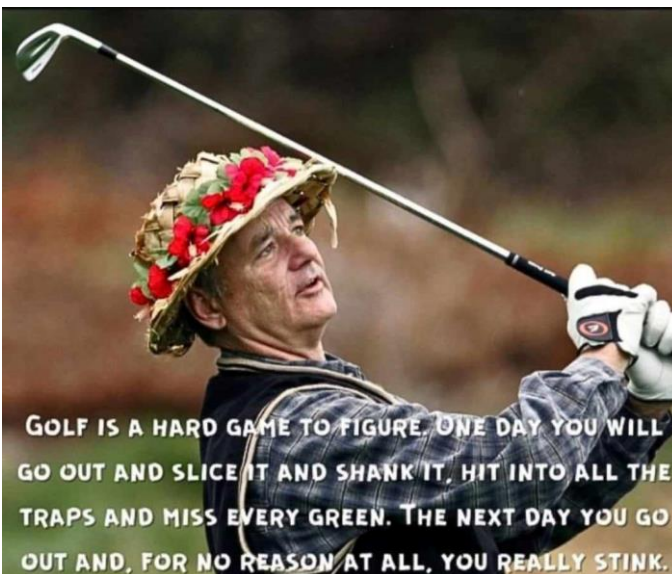

TRUST AORAKI - \$2,000

Linseed Straw Golf Fundraiser

Square Bales 3x3x6 - \$45 each

Ph Hamish 027 685 6204

Greg Norman Mens Golf Tops - \$40 each

Sizes L & XL available from the office or contact

Janine 027 413 7504 fairliegolf@gmail.com